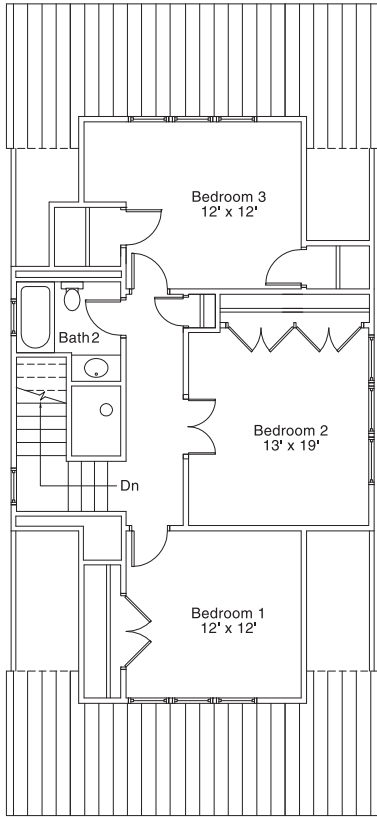

ORCHARD ON THE LAKE

The Cabin

First Floor

Second Floor

First Floor	Approx. 910 SF
Second Floor	Approx. 820 SF
TOTAL	Approx. 1730 SF
 Additional Deck & Porch	 Approx. 690 SF

VAN & CONLON, LLC
269-695-9100

Note: All information in this brochure is deemed reliable but subject to errors/omissions/changes without prior notice. 8/07
Room dimensions are approximate.