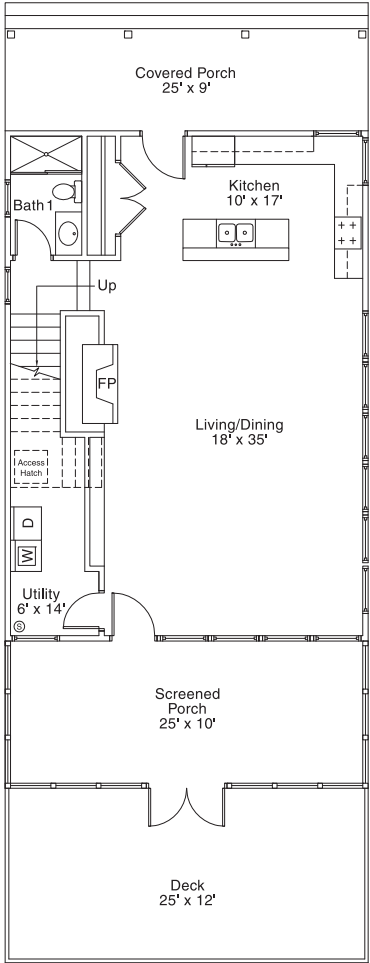

ORCHARD ON THE LAKE

The Cabin

First Floor

Second Floor

First Floor	Approx. 910 SF
Second Floor	Approx. 820 SF
TOTAL	Approx. 1730 SF
 Additional Deck & Porch	 Approx. 690 SF

VAN & CONLON, LLC
269-695-9100

Note: All information in this brochure is deemed reliable but subject to errors/omissions/changes without prior notice. 8/07
Room dimensions are approximate.